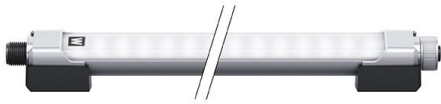

114081000-00803511

light source

work equipment
connected load
Power consumption
luminous flux
luminous efficacy
light distribution
colour temperature
color rendering index (CRI)
glare control
System of protection
class of protection
technology
operation
luminaire body

lamp cover
weight (net)
mains supply

design
Fastening
dimension
special features

LED
 Energy efficiency category A/A+/A++
 without
 22-26 V; DC
 approx. 2,5 W
 approx. 315 lm
 approx. 126 lm/W
 direct
 neutral white, approx. 5000 K
 >= 80
 screen
 IP54
 III
 multi-stage switchable
 external
 aluminium/plastic, anodised; painted, aluminium coloured
 anodised
 Acrylic satine
 approx. 0.1 kg
 built-in plug
 M12-A-5
 mounted version
 bracket
 A=195mm, C=150mm, C1=180mm
 ADVANCED package, through-wired