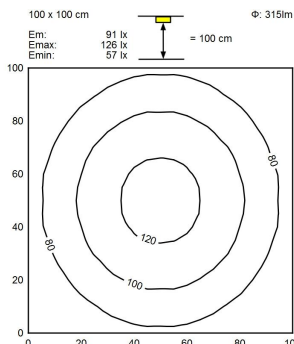

illuminance