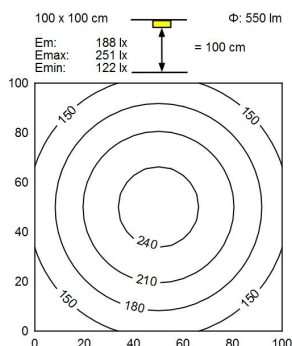

113155000-00646485

light source

- **work equipment**
- **connected load**
- **Power consumption**
- **luminous flux**
- **luminous efficacy**
- **light distribution**
- **colour temperature**
- **color rendering index (CRI)**
- **System of protection**
- **class of protection**
- **technology**
- **operation**
- **luminaire body**
- **lamp cover**
- **weight (net)**
- **mains lead**

- **Fastening**
- **special features**

LED
Energy efficiency category A/A+/A++
without
16-32 V; DC
approx. 10 W
approx. 550 lm
approx. 55 lm/W
direct, wide-angled beam
daylight white, approx. 6500 K
>= 70
IP67
III
switchable
external
aluminium, anodised,
glass screen
approx. 0.1 kg
approx. 0.2 m; built-in plug
Serie 763
screwing
flood

Serie 763

illuminance