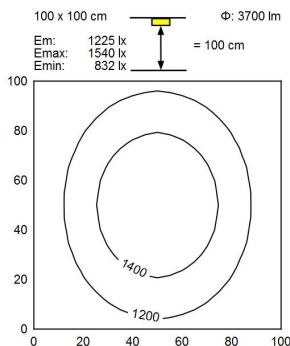

113122000-00609807

light source

- **work equipment**
- **connected load**
- **Power consumption**
- **luminous flux**
- **luminous efficacy**
- **light distribution**
- **colour temperature**
- **color rendering index (CRI)**
- **System of protection**
- **class of protection**
- **technology**
- **operation**
- **luminaire body**
- **lamp cover**
- **weight (net)**
- **mains supply**

design

- **Fastening**
- **dimension**
- **special features**

LED

- Energy efficiency category A/A+/A++
- without
- 18-30 V; DC
- approx. 42 W
- approx. 3700 lm
- approx. 88 lm/W
- direct
- neutral white, approx. 5000 K
- >= 80
- IP67
- III
- switchable
- external
- aluminium, anodised, aluminium coloured anodised
- screen, clear
- approx. 3.9 kg
- built-in plug
- Serie_763
- mounted version
- L-angle, clamp
- A=1070 mm
- through-wired, Power equipment

Serie_763

illuminance