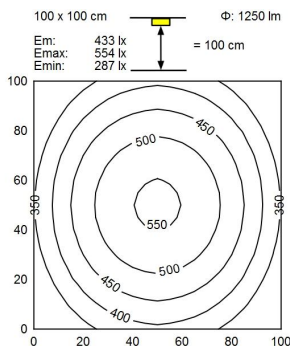

113078000-00580666

light source

- **work equipment**
- **connected load**
- **Power consumption**
- **luminous flux**
- **luminous efficacy**
- **light distribution**
- **colour temperature**
- **color rendering index (CRI)**
- **System of protection**
- **class of protection**
- **technology**
- **operation**
- **luminaire body**
- **lamp cover**
- **weight (net)**
- **mains supply**

design

- **Fastening**
- **dimension**
- **special features**

LED

- Energy efficiency category A/A+/A++
- without
- 18-30 V; DC
- approx. 13 W
- approx. 1250 lm
- approx. 96 lm/W
- direct
- neutral white, approx. 5000 K
- >= 80
- IP67
- III
- switchable
- external
- aluminium, anodised, aluminium coloured anodised
- screen, clear
- approx. 2.7 kg
- built-in plug
- Serie_763
- mounted version
- L-angle, clamp
- A=790 mm
- through-wired, Eco equipment

Serie_763

illuminance