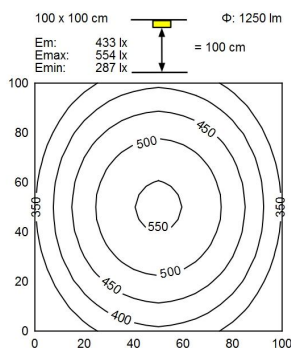

113077000-00580663

light source

- **work equipment**
- **connected load**
- **Power consumption**
- **luminous flux**
- **luminous efficacy**
- **light distribution**
- **colour temperature**
- **color rendering index (CRI)**
- **System of protection**
- **class of protection**
- **technology**
- **operation**
- **luminaire body**
- **lamp cover**
- **weight (net)**
- **mains supply**

design

- **Fastening**
- **dimension**
- **special features**

LED

- Energy efficiency category A/A+/A++
- without
- 18-30 V; DC
- approx. 13 W
- approx. 1250 lm
- approx. 96 lm/W
- direct
- neutral white, approx. 5000 K
- >= 80
- IP67
- III
- switchable
- external
- aluminium, anodised, aluminium coloured anodised
- screen, clear
- approx. 2.6 kg
- built-in plug
- Serie_763
- mounted version
- L-angle, clamp
- A=790 mm
- Eco equipment

Serie_763

illuminance