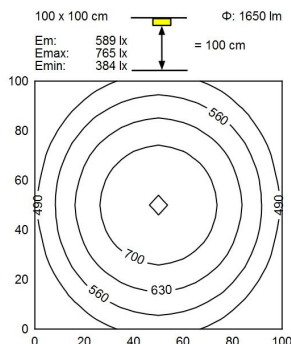

113063000-00580618

light source

- **work equipment**
- **connected load**
- **Power consumption**
- **luminous flux**
- **luminous efficacy**
- **light distribution**
- **colour temperature**
- **color rendering index (CRI)**
- **System of protection**
- **class of protection**
- **technology**
- **operation**
- **luminaire body**
- **lamp cover**
- **weight (net)**
- **mains supply**

design

- **Fastening**
- **dimension**
- **special features**

LED

- Energy efficiency category A/A+/A++
- without
- 18-30 V; DC
- approx. 18 W
- approx. 1650 lm
- approx. 91 lm/W
- direct
- neutral white, approx. 5000 K
- >= 80
- IP67
- III
- switchable
- external
- aluminium, anodised, aluminium coloured anodised
- screen, clear
- approx. 1.9 kg
- built-in plug
- Serie_763
- mounted version
- L-angle, clamp
- A=565 mm
- Power equipment

Serie_763

illuminance