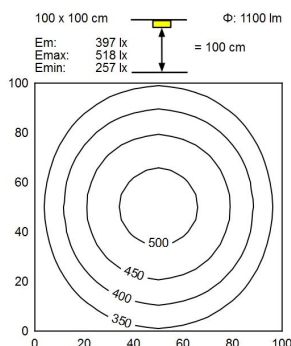

113047000-00580693

light source

- **work equipment**
- **connected load**
- **Power consumption**
- **luminous flux**
- **luminous efficacy**
- **light distribution**
- **colour temperature**
- **color rendering index (CRI)**
- **System of protection**
- **class of protection**
- **technology**
- **operation**
- **luminaire body**
- **lamp cover**
- **weight (net)**
- **mains supply**

design

- **Fastening**
- **dimension**
- **special features**

LED

- Energy efficiency category A/A+/A++
- without
- 18-30 V; DC
- approx. 12 W
- approx. 1100 lm
- approx. 91 lm/W
- direct
- neutral white, approx. 5000 K
- >= 80
- IP67
- III
- switchable
- external
- aluminium, anodised, aluminium coloured anodised
- screen, clear
- approx. 1.2 kg
- built-in plug
- Serie_763
- mounted version
- L-angle, clamp
- A=370 mm
- Power equipment

Serie_763

illuminance