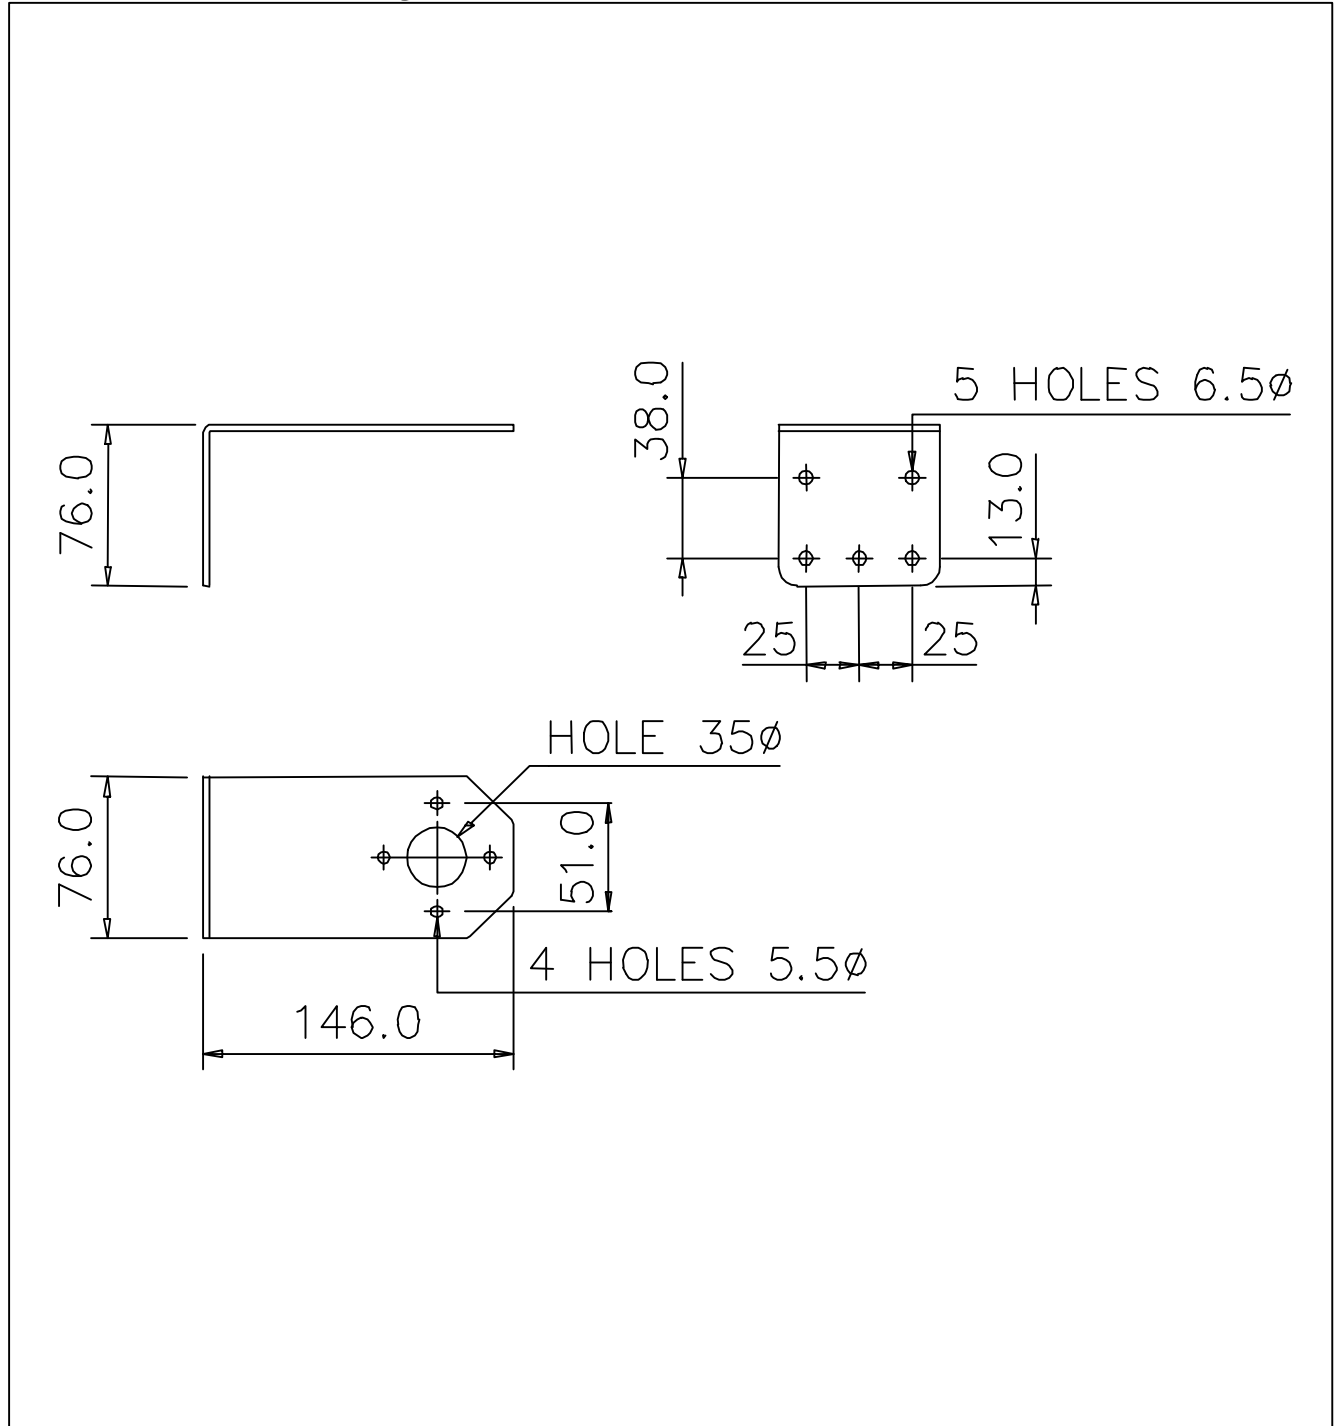

MB1 Wall Mounting Bracket

D.G. Controls Limited
Cadley Hill Road, Swadlincote, Derbyshire DE11 9TB, ENGLAND
Tel: +44 (0) 1283 550850 Fax: +44 (0) 1283 550776 e-mail: mail@deegee.com

www.deegee.com