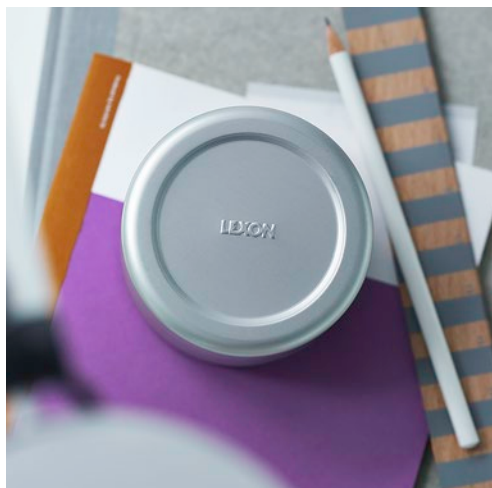

PARA.MI is characterized by its clear and timeless design: The luminaire head is limited to a simple rectangular form with gently rounded edges.

It is not only the shape and variety of colors that make PARA.MI so impressive, it also comes with a number of practical functions: The luminaire head can be pivoted and turned. The distinctive self-locking joints – with adjustable double arm in this case – are continuously flexible and completely maintenance free. All parts can be moved simply and effortlessly. All in all, a range of product features that are proven in the modern, efficient office.