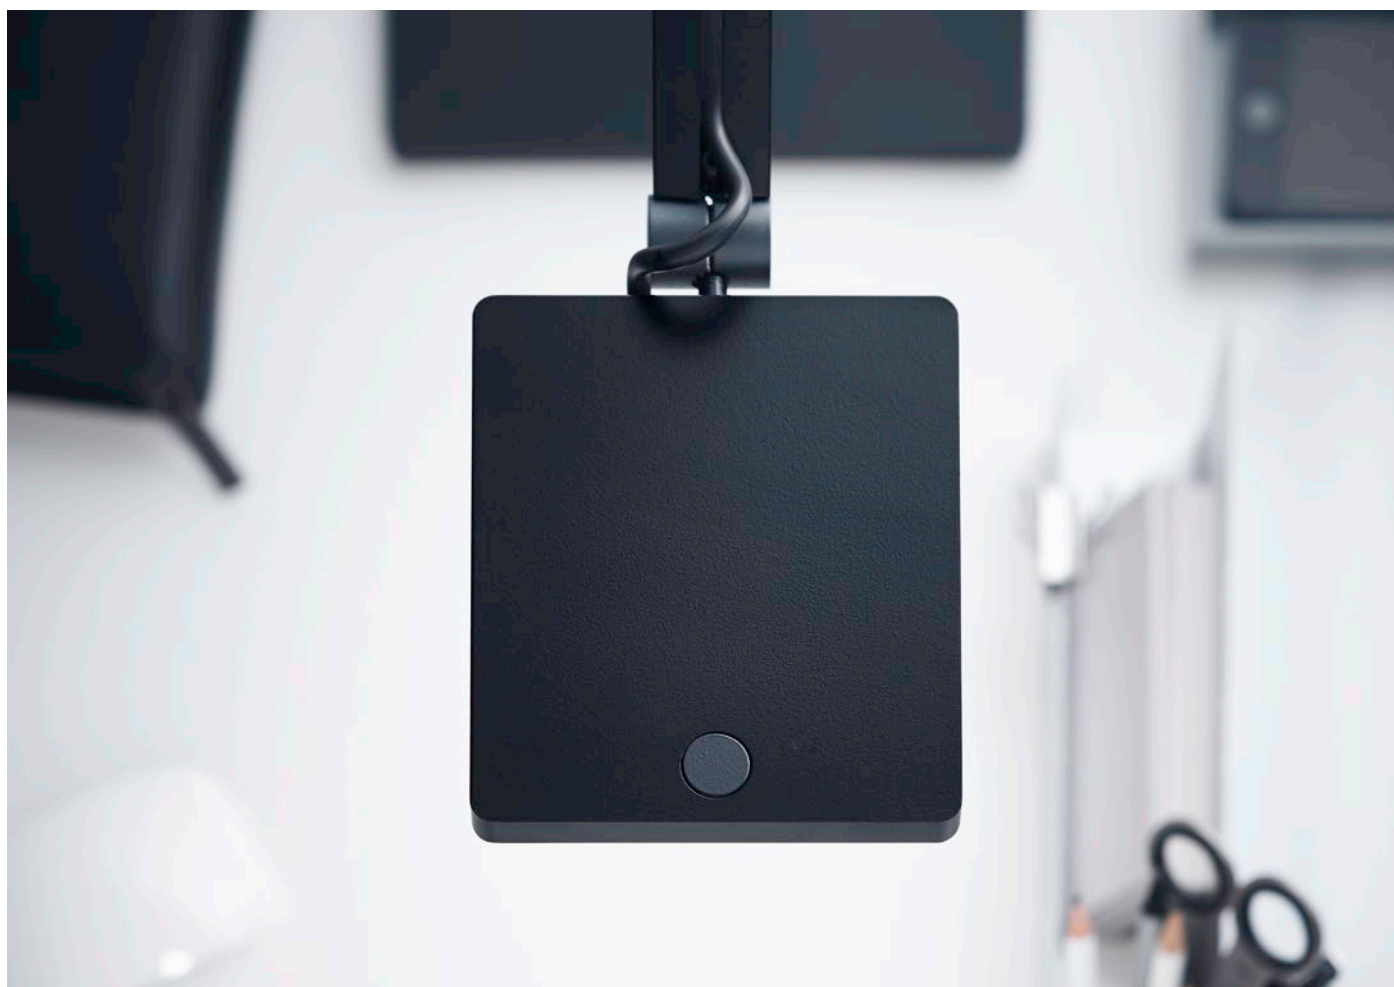

The characteristic joints are an especially attractive feature in an otherwise unobtrusive design: These maintenance-free, self-locking joints allow a high degree of adjustability. A bright LED lamp creates homogeneous, wide-angle task lighting. The neutral light is glare-free thanks to a specially developed reflector. In addition, with only 8 W of installed consumption, PARA.MI is an outstanding energy-saving measure.

PARA.MI is characterized by its clear and timeless design: The luminaire head is limited to a simple rectangular form with gently rounded edges.

It is not only the shape and variety of colors that make PARA.MI so impressive, it also comes with a number of practical functions: The luminaire head can be pivoted and turned. The distinctive self-locking joints – with adjustable double arm in this case – are continuously flexible and completely maintenance free. All parts can be moved simply and effortlessly. All in all, a range of product features that are proven in the modern, efficient office.

PARA.MI also cuts a dash in the home office. And just the way you want it, with luminaire head, arm, and standing base – shown here in silver for example with easily adjustable arm and rectangular luminaire head.

PARA.MI is youthful and fresh. The red color as seen here adds a cheerful touch to any work station and in every architectural setting.

Standing, clamped, suspended: Thanks to flexible connection possibilities, PARA.MI adapts optimally to the individual architectural circumstances and existing furniture systems in the office. Apart from the classic luminaire base – optionally available as a rectangular or round variant – the luminaire can be connected to the desk or dividing wall using a clamp for example.