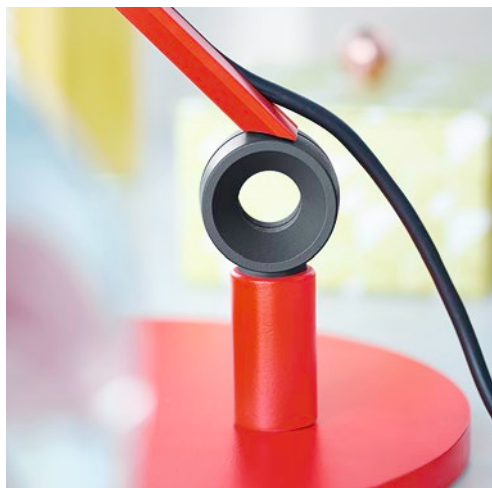

“Only a change of perspective clears the way for something new,” says designer Burkhard Schlee of Schlee Design. With PARA.MI, the designer is setting new standards together with Waldmann in terms of bringing individuality to the table: The task luminaire allows individual elements and colors to be combined into one individual whole, however you want it. A round or square luminaire head, adjustable single or double arm, round or square base, and various connection possibilities for furniture, combined with high-quality surfaces. With PARA.MI, personal design features and adjustments for the modern office environment have no boundaries.

The characteristic joints are an especially attractive feature in an otherwise unobtrusive design: These maintenance-free, self-locking joints allow a high degree of adjustability. A bright LED lamp creates homogeneous, wide-angle task lighting. The neutral light is glare-free thanks to a specially developed reflector. In addition, with only 8 W of installed consumption, PARA.MI is an outstanding energy-saving measure.

PARA.MI is characterized by its clear and timeless design: The luminaire head is limited to a simple rectangular form with gently rounded edges.

It is not only the shape and variety of colors that make PARA.MI so impressive, it also comes with a number of practical functions: The luminaire head can be pivoted and turned. The distinctive self-locking joints – with adjustable double arm in this case – are continuously flexible and completely maintenance free. All parts can be moved simply and effortlessly. All in all, a range of product features that are proven in the modern, efficient office.