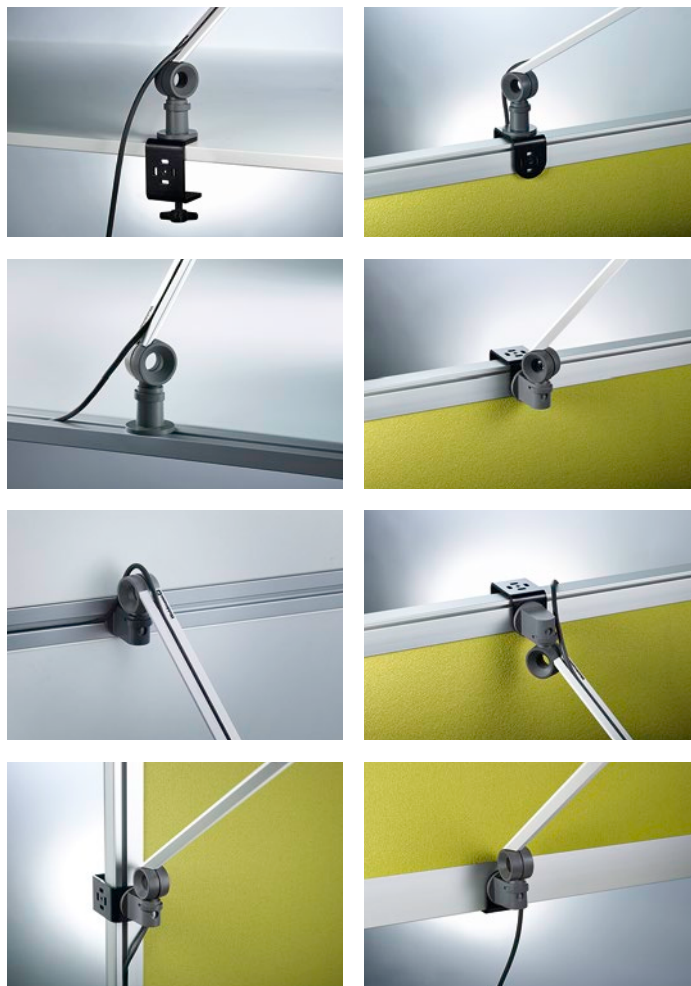

PARA.MI is characterized by its clear and timeless design: The luminaire head is limited to a simple rectangular form with gently rounded edges.

It is not only the shape and variety of colors that make PARA.MI so impressive, it also comes with a number of practical functions: The luminaire head can be pivoted and turned. The distinctive self-locking joints – with adjustable double arm in this case – are continuously flexible and completely maintenance free. All parts can be moved simply and effortlessly. All in all, a range of product features that are proven in the modern, efficient office.

PARA.MI also cuts a dash in the home office. And just the way you want it, with luminaire head, arm, and standing base – shown here in silver for example with easily adjustable arm and rectangular luminaire head.

PARA.MI is youthful and fresh. The red color as seen here adds a cheerful touch to any work station and in every architectural setting.

Standing, clamped, suspended: Thanks to flexible connection possibilities, PARA.MI adapts optimally to the individual architectural circumstances and existing furniture systems in the office. Apart from the classic luminaire base – optionally available as a rectangular or round variant – the luminaire can be connected to the desk or dividing wall using a clamp for example.

PARA.MI comes with a round or rectangular luminaire head, single or double adjustable arm and as an undercabinet variant for connection to a furniture system.

PARA.MI is available with a classic luminaire base (round or rectangular) with clamp connection (horizontal or vertical) as well as the option to connect to a furniture rail system (horizontal or vertical).