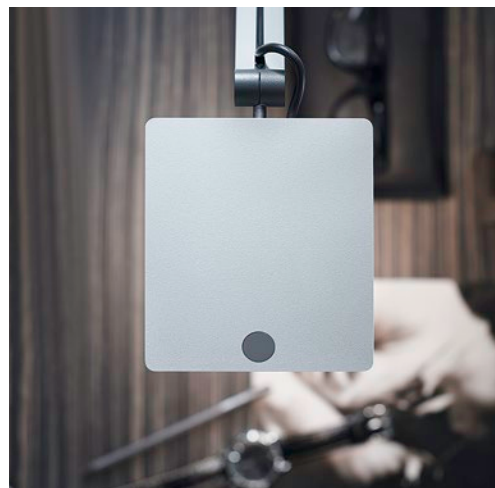

The characteristic joints are an especially attractive feature in an otherwise unobtrusive design: These maintenance-free, self-locking joints allow a high degree of adjustability. A bright LED lamp creates homogeneous, wide-angle task lighting. The neutral light is glare-free thanks to a specially developed reflector. In addition, with only 8 W of installed consumption, PARA.MI is an outstanding energy-saving measure.

PARA.MI is characterized by its clear and timeless design: The luminaire head is limited to a simple rectangular form with gently rounded edges.

It is not only the shape and variety of colors that make PARA.MI so impressive, it also comes with a number of practical functions: The luminaire head can be pivoted and turned. The distinctive self-locking joints – with adjustable double arm in this case – are continuously flexible and completely maintenance free. All parts can be moved simply and effortlessly. All in all, a range of product features that are proven in the modern, efficient office.

PARA.MI is youthful and fresh. The red color as seen here adds a cheerful touch to any work station and in every architectural setting.

Standing, clamped, suspended: Thanks to flexible connection possibilities, PARA.MI adapts optimally to the individual architectural circumstances and existing furniture systems in the office. Apart from the classic luminaire base – optionally available as a rectangular or round variant – the luminaire can be connected to the desk or dividing wall using a clamp for example.

PARA.MI comes with a round or rectangular luminaire head, single or double adjustable arm and as an undercabinet variant for connection to a furniture system.

PARA.MI is available with a classic luminaire base (round or rectangular) with clamp connection (horizontal or vertical) as well as the option to connect to a furniture rail system (horizontal or vertical).