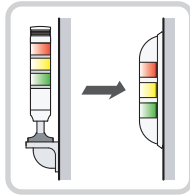

# PWE Series Slim LED Well Mount Signal Light

Ultra-Slim Signal Lights that offer seamless integration with equipment.

- Slim Profile Wall Mount
- Easy Mounted vertically and horizontally
- Equivalent brightness in every angle
- Steady and flashing lights
- Vibration and moisture resistant
- Chrome is also available as special order