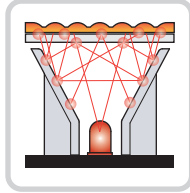

# PWE Series Slim LED Well Mount Signal Light

Ultra-Slim Signal Lights that offer seamless integration with equipment.

- Slim Profile Wall Mount
- Easy Mounted vertically and horizontally
- Equivalent brightness in every angle
- Steady and flashing lights
- Vibration and moisture resistant
- Chrome is also available as special order