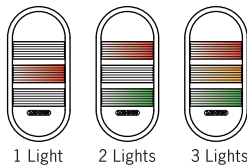

3. Number of Stacks

1	1 Light
2	2 Lights
3	3 Lights