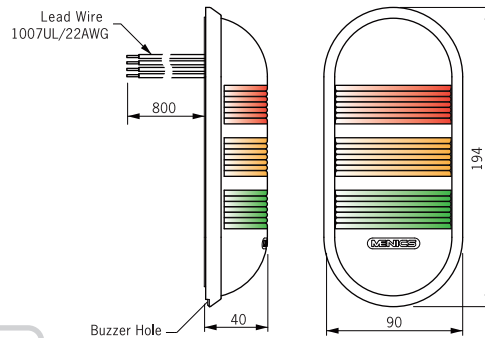

### 5. Lens Colors (Top to bottom)

<b>R</b>	Red
<b>Y</b>	Yellow
<b>G</b>	Green

## Specifications

Power Supply	12V DC	24V DC	90~240V AC	Buzzer
Current Draw	Red LED	54 mA	34 mA	24V DC 90~240V AC 30mA
	Yellow LED	53 mA	37 mA	
	Green LED	40 mA	34 mA	
Size	40.0mm Profile			12V DC
Flashing rate	80 times / minute			200mA
Sound Level	80dB ±5 dB ( at 1m )			
Rating	IP-65 (non-Buzzer style)		IP-52 (with Buzzer style)	

## Dimensions < unit: mm >