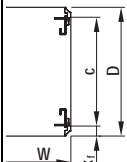

01004146
 x_f = distance from the front
 c = pitch of 19" panel/ slide mounts
 D = cabinet depth
 W = cabinet width

Completely in RAL 7021 (black grey)

		Slide rail				Short slide rail			
		25 kg		100 kg					
		St, 1.5 mm, AlZn, static load-carrying capacity 25 kg/pair		St, 2.5 mm, zinc-plated, static load-carrying capacity 100 kg/pair		St, 1.5 mm, AlZn, static load-carrying capacity 15 kg/pair			
Width mm	Depth mm	x_f mm	c mm	AlZn		zinc-plated		AlZn	
				PU 2 pieces supplied loose	PU 10 pieces supplied loose	PU 2 pieces supplied loose	PU 10 pieces supplied loose	PU 2 pieces supplied loose	PU 10 pieces supplied loose
600	600	50	500	23130-096	23130-101	23130-118	23130-123	23130-094	23130-095
600	800	150	500	23130-096	23130-101	23130-118	23130-123		
600	900	70	740	23130-098	23130-103	23130-120	23130-125		
600	1000	70	740	23130-098	23130-103	23130-120	23130-125		
600	1100	70	740	23130-098	23130-103	23130-120	23130-125		
600	1200	70	740	23130-098	23130-103	23130-120	23130-125		
800	600	50	500	23130-096	23130-101	23130-118	23130-123	23130-094	23130-095
800	800	150	500	23130-096	23130-101	23130-118	23130-123		
800	900	70	740	23130-098	23130-103	23130-120	23130-125		
800	1000	70	740	23130-098	23130-103	23130-120	23130-125		
800	1100	70	740	23130-098	23130-103	23130-120	23130-125		
800	1200	70	740	23130-098	23130-103	23130-120	23130-125