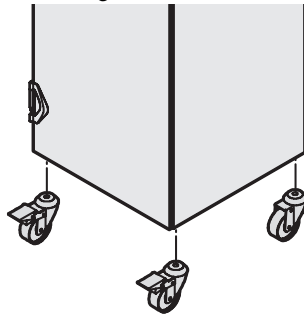

Adjustable feet

01005087

Castors with adjustable feet

Locking castors

01004081

Height of adjustable feet, castors, base/plinth

Adjustable feet	20 ... 40 mm
Locking castors	85 mm
Castors with adjustable feet	85 ... 95 mm
Base/plinth (feet)	112 ... 132 mm
Mobile base/plinth	126,5 ... 134,5 mm