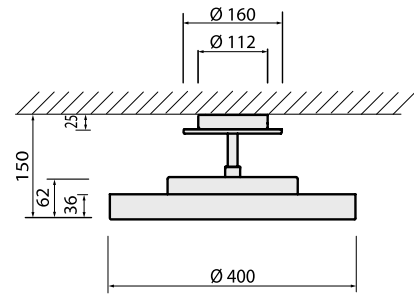

ViVAA suspended version 30 cm

Model	Diameter	Diffuser	Light colour	Consumption	Luminous flux	Control unit	Order No.
C 400	400 mm	satined	3000 K	approx. 54 W	5500 lm		D15.573.000
C 400 (DALI)	400 mm	satined	3000 K	approx. 54 W	5500 lm	DALI	D15.574.000
VTL C 400	400 mm	satined	3000 K – 6500 K	approx. 64 W	6600 lm	DALI + VTL	D15.575.000
C 600	600 mm	satined	3000 K	approx. 82 W	8800 lm		D15.576.000
C 600 (DALI)	600 mm	satined	3000 K	approx. 82 W	8800 lm	DALI	D15.577.000
VTL C 600	600 mm	satined	3000 K – 6500 K	approx. 99 W	11 000 lm	DALI + VTL	D15.578.000

ViVAA mounted version

Model	Diameter	Diffuser	Light colour	Consumption	Luminous flux	Control unit	Order No.
C 400	400 mm	CDP	3000 K	approx. 54 W	5300 lm		D15.522.000
C 400 (DALI)	400 mm	CDP	3000 K	approx. 54 W	5300 lm	DALI	D15.523.000
SENS C 400	400 mm	CDP	3000 K	approx. 54 W	5300 lm	SENSOR	D15.567.000
C 600	600 mm	CDP	3000 K	approx. 82 W	8600 lm		D15.525.000
C 600 (DALI)	600 mm	CDP	3000 K	approx. 82 W	8600 lm	DALI	D15.526.000
C 600	600 mm	CDP	3000 K	approx. 82 W	8600 lm	SENSOR	D15.572.000
C 400	400 mm	satined	3000 K	approx. 54 W	5500 lm		D15.528.000
C 400 (DALI)	400 mm	satined	3000 K	approx. 54 W	5500 lm	DALI	D15.529.000
SENS C 400	400 mm	satined	3000 K	approx. 54 W	5500 lm	SENSOR	D15.568.000
C 400	400 mm	satined	3000 K	approx. 54 W	–	only direct light	D15.570.000
C 600	600 mm	satined	3000 K	approx. 82 W	8800 lm		D15.531.000
C 600 (DALI)	600 mm	satined	3000 K	approx. 82 W	8800 lm	DALI	D15.532.000
SENS C 600	600 mm	satined	3000 K	approx. 82 W	8800 lm	SENSOR	D15.569.000