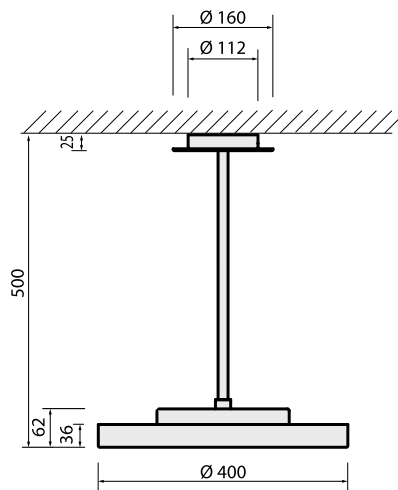

ViVAA

ViVAA suspended version 50 cm

Model	Diameter	Diffuser	Light colour	Consumption	Luminous flux	Control unit	Order No.
C 400	400 mm	CDP	3000 K	approx. 54 W	5300 lm		D15.510.000
C 400 (DALI)	400 mm	CDP	3000 K	approx. 54 W	5300 lm	DALI	D15.511.000
SENS C 400	400 mm	CDP	3000 K	approx. 54 W	5300 lm	SENSOR	D15.563.000
VTL C 400	400 mm	CDP	3000 K – 6500 K	approx. 64 W	6300 lm	DALI + VTL	D15.512.000
C 600	600 mm	CDP	3000 K	approx. 82 W	8600 lm		D15.513.000
C 600 (DALI)	600 mm	CDP	3000 K	approx. 82 W	8600 lm	DALI	D15.514.000
SENS C 600	600 mm	CDP	3000 K	approx. 82 W	8600 lm	SENSOR	D15.564.000
VTL C 600	600 mm	CDP	3000 K – 6500 K	approx. 99 W	10700 lm	DALI + VTL	D15.515.000
C 400	400 mm	satined	3000 K	approx. 54 W	5500 lm		D15.516.000
C 400 (DALI)	400 mm	satined	3000K	approx. 54 W	5500 lm	DALI	D15.517.000
SENS C 400	400 mm	satined	3000K	approx. 54 W	5500 lm	SENSOR	D15.565.000
VTL C 400	400 mm	satined	3000 K – 6500 K	approx. 64 W	6600 lm	DALI + VTL	D15.518.000
C 600	600 mm	satined	3000 K	approx. 82 W	8800 lm		D15.519.000
C 600 (DALI)	600 mm	satined	3000 K	approx. 82 W	8800 lm	DALI	D15.520.000
SENS C 600	600 mm	satined	3000 K	approx. 82 W	8800 lm	SENSOR	D15.566.000
VTL C 600	600 mm	satined	3000 K – 6500 K	approx. 99 W	11000 lm	DALI + VTL	D15.521.000