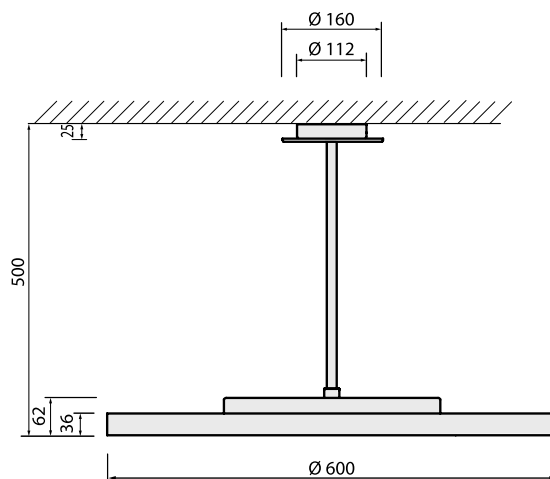

ViVAA

ViVAA suspended version 50 cm

Model	Diameter	Diffuser	Light colour	Consumption	Luminous flux	Control unit	Order No.
C 400	400 mm	CDP	3000 K	approx. 54 W	5300 lm		D15.510.000
C 400 (DALI)	400 mm	CDP	3000 K	approx. 54 W	5300 lm	DALI	D15.511.000
SENS C 400	400 mm	CDP	3000 K	approx. 54 W	5300 lm	SENSOR	D15.563.000
VTL C 400	400 mm	CDP	3000 K – 6500 K	approx. 64 W	6300 lm	DALI + VTL	D15.512.000
C 600	600 mm	CDP	3000 K	approx. 82 W	8600 lm		D15.513.000
C 600 (DALI)	600 mm	CDP	3000 K	approx. 82 W	8600 lm	DALI	D15.514.000
SENS C 600	600 mm	CDP	3000 K	approx. 82 W	8600 lm	SENSOR	D15.564.000
VTL C 600	600 mm	CDP	3000 K – 6500 K	approx. 99 W	10700 lm	DALI + VTL	D15.515.000
C 400	400 mm	satined	3000 K	approx. 54 W	5500 lm		D15.516.000
C 400 (DALI)	400 mm	satined	3000K	approx. 54 W	5500 lm	DALI	D15.517.000
SENS C 400	400 mm	satined	3000K	approx. 54 W	5500 lm	SENSOR	D15.565.000
VTL C 400	400 mm	satined	3000 K – 6500 K	approx. 64 W	6600 lm	DALI + VTL	D15.518.000
C 600	600 mm	satined	3000 K	approx. 82 W	8800 lm		D15.519.000
C 600 (DALI)	600 mm	satined	3000 K	approx. 82 W	8800 lm	DALI	D15.520.000
SENS C 600	600 mm	satined	3000 K	approx. 82 W	8800 lm	SENSOR	D15.566.000
VTL C 600	600 mm	satined	3000 K – 6500 K	approx. 99 W	11000 lm	DALI + VTL	D15.521.000