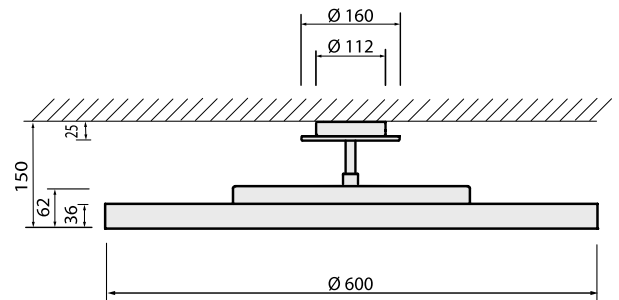

ViVAA suspended version 30 cm

Model	Diameter	Diffuser	Light colour	Consumption	Luminous flux	Control unit	Order No.
C 400	400 mm	satined	3000 K	approx. 54 W	5500 lm		D15.573.000
C 400 (DALI)	400 mm	satined	3000 K	approx. 54 W	5500 lm	DALI	D15.574.000
VTL C 400	400 mm	satined	3000 K – 6500 K	approx. 64 W	6600 lm	DALI + VTL	D15.575.000
C 600	600 mm	satined	3000 K	approx. 82 W	8800 lm		D15.576.000
C 600 (DALI)	600 mm	satined	3000 K	approx. 82 W	8800 lm	DALI	D15.577.000
VTL C 600	600 mm	satined	3000 K – 6500 K	approx. 99 W	11 000 lm	DALI + VTL	D15.578.000

ViVAA mounted version

Model	Diameter	Diffuser	Light colour	Consumption	Luminous flux	Control unit	Order No.
C 400	400 mm	CDP	3000 K	approx. 54 W	5300 lm		D15.522.000
C 400 (DALI)	400 mm	CDP	3000 K	approx. 54 W	5300 lm	DALI	D15.523.000
SENS C 400	400 mm	CDP	3000 K	approx. 54 W	5300 lm	SENSOR	D15.567.000
C 600	600 mm	CDP	3000 K	approx. 82 W	8600 lm		D15.525.000
C 600 (DALI)	600 mm	CDP	3000 K	approx. 82 W	8600 lm	DALI	D15.526.000
C 600	600 mm	CDP	3000 K	approx. 82 W	8600 lm	SENSOR	D15.572.000
C 400	400 mm	satined	3000 K	approx. 54 W	5500 lm		D15.528.000
C 400 (DALI)	400 mm	satined	3000 K	approx. 54 W	5500 lm	DALI	D15.529.000
SENS C 400	400 mm	satined	3000 K	approx. 54 W	5500 lm	SENSOR	D15.568.000
C 400	400 mm	satined	3000 K	approx. 54 W	–	only direct light	D15.570.000
C 600	600 mm	satined	3000 K	approx. 82 W	8800 lm		D15.531.000
C 600 (DALI)	600 mm	satined	3000 K	approx. 82 W	8800 lm	DALI	D15.532.000
SENS C 600	600 mm	satined	3000 K	approx. 82 W	8800 lm	SENSOR	D15.569.000