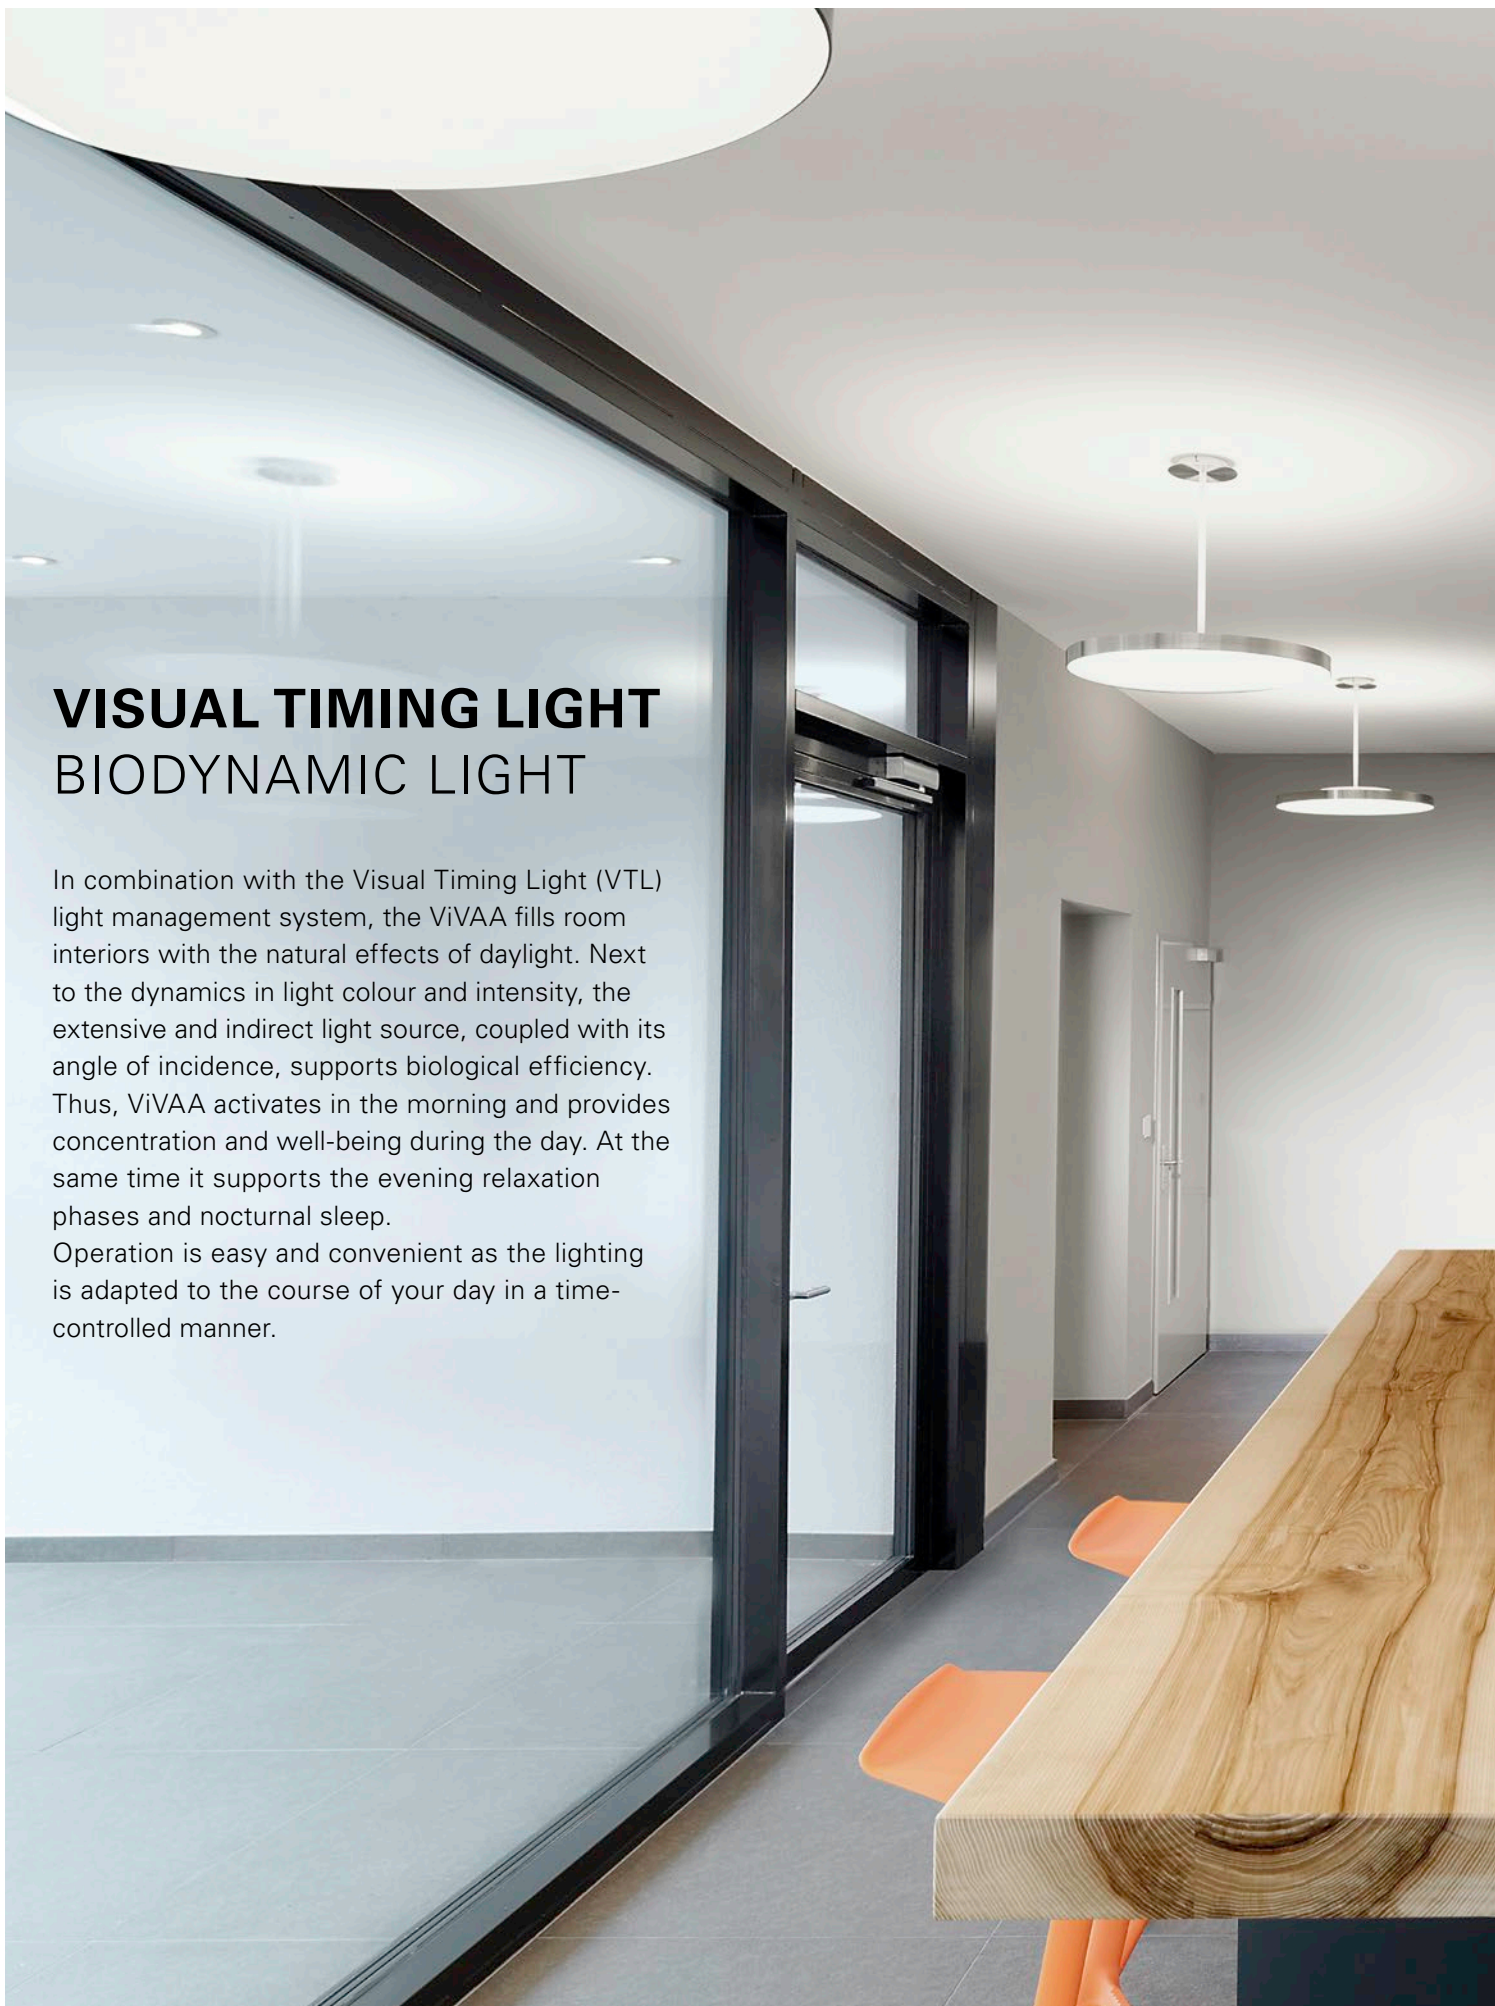

- a room luminaire for universal use  
various light colors (3000 K, 4000 K or 3000 - 6500 K VTL) for any application, with the option of biodynamic VTL light management
- economically efficient  
high-performance LEDs with up to 11 000 lm\* and innovative glare-free technologies mean that fewer luminaires are needed
- floating variety  
sets highlights, either as a suspended or mounted version with a diameter of 400 mm or 600 mm, stainless steel decorative ring only 36 mm in height
- high quality technical features  
indirect-direct light (60/40); with presence control and constant light regulation, DALI or VTL

## **LIGHT FOR WORKING** FOR AESTHETES AND SMART PEOPLE

With its attractive luminaire design and high illumination quality, the ViVAA makes the most of any room. Its glare-free light provides perfect vision and promotes efficiency. Based on its technical features, the ViVAA can illuminate a large area efficiently and according to standards. At the same time it requires fewer luminaires and reduces energy costs.

## **VISUAL TIMING LIGHT** BIODYNAMIC LIGHT

In combination with the Visual Timing Light (VTL) light management system, the ViVAA fills room interiors with the natural effects of daylight. Next to the dynamics in light colour and intensity, the extensive and indirect light source, coupled with its angle of incidence, supports biological efficiency. Thus, ViVAA activates in the morning and provides concentration and well-being during the day. At the same time it supports the evening relaxation phases and nocturnal sleep. Operation is easy and convenient as the lighting is adapted to the course of your day in a time-controlled manner.