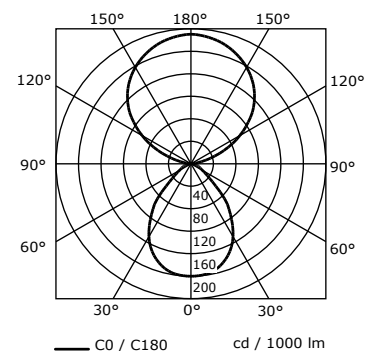

## ViVAA technical data

Luminous flux	5300 – 11 000 lm
Luminaire light efficiency	98 – 111 lm/W
Light colour	3000 K/3000 K – 6500 K/4000 K upon request*
Colour reproduction	Ra > 80
Protection class	I
Standards	EN 60598-1; EN 60598-2-25
IP Protection class	IP20
Special features	<ul style="list-style-type: none"> <li>- DALI, dimmable</li> <li>- daylight tracking</li> <li>- suitable as emergency lighting</li> <li>- sensor for presence control and constant light regulation</li> <li>- can be assembled on ceilings with an incline of +/- 5°</li> </ul>