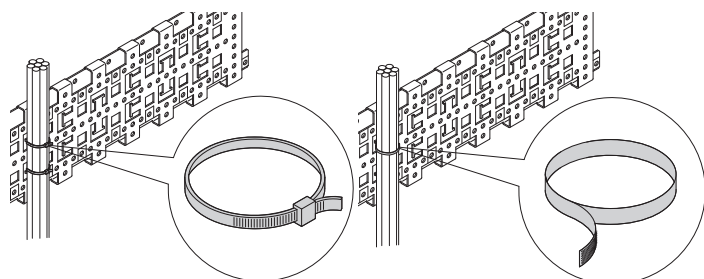

Cable tie

01005078

Velcro

01005079

For further information www.schroff.biz/oneclick
oneClick search code = Part no.