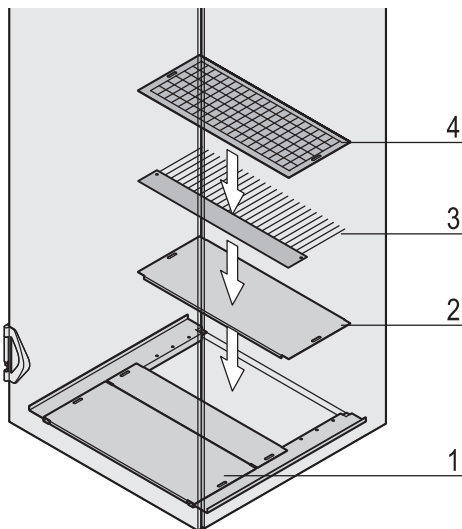

Base plate, multi-piece

01004050

1: Base plate, multi-piece; 2: Cover plate; 3: Brush strip; 4: Filter kit

- The multi-piece base plate is open at the rear
- The opening may be completed
  - with a filter mat
  - with a brush strip for the cable entry
  - with a cover plate

Delivery comprises (kit)

Item	Qty	Description
1	1	Multi-piece base plate, St, 1.5 mm, RAL 7021
5	1	Assembly kit

Order Information

Width mm	Depth mm	Part no.
600	600	23130-001
600	800	23130-002
Item 2 Cover plate for base plate, multi-piece for 600 mm wide base plate, 200 mm deep, incl. assembly kit, 1 piece		23130-076
Item 3 Brush strip for base plate for 600 mm width base plate, 200 mm deep, incl. assembly kit, 1 piece		23130-074
Item 4 Filter mat white, class M1 in accordance with EN 799-G3, for 600 mm wide base plate, 200 mm deep, incl. assembly kit, 1 piece		23130-075

Note

- Is assembled from inside
- Please order cover plate, brush strip or filter mat separately