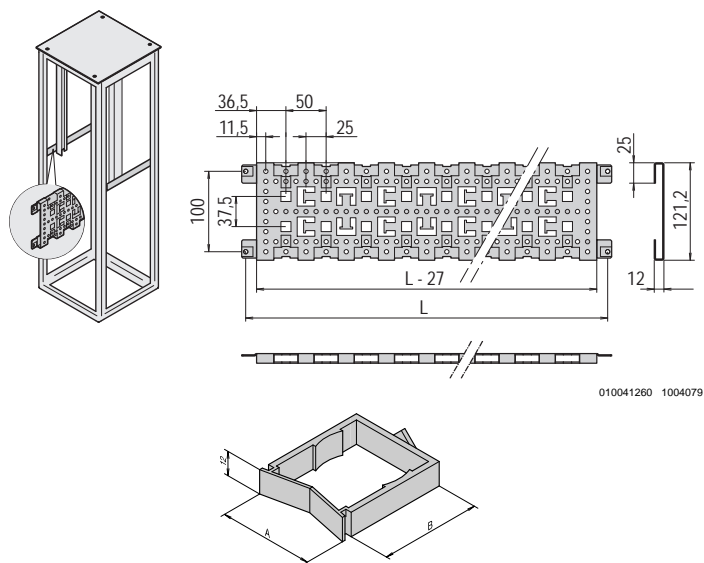

Cabinets - VARISTAR Electronics

Depth member

Cable eye

- For fitting shortened 19" panel/slide mounts and mounting plates
- Cable ducting by means of cable ties and cable eye

Delivery comprises

Item	Qty	Description
1	2	Depth member, St, 1.5 mm, finish AlZn
2	1	Assembly kit incl. GND/earthing

Order Information

Description	For cabinet depth mm	Part no.
Depth member	600	23130-081
Depth member	800	23130-082
Cable eye A = 38 mm, B = 25 mm, PU 25 pieces		21101-151
Cable eye A = 47 mm, B = 50 mm, PU 25 pieces		21101-150

- Cable ducting with cable ties, see page 1.25