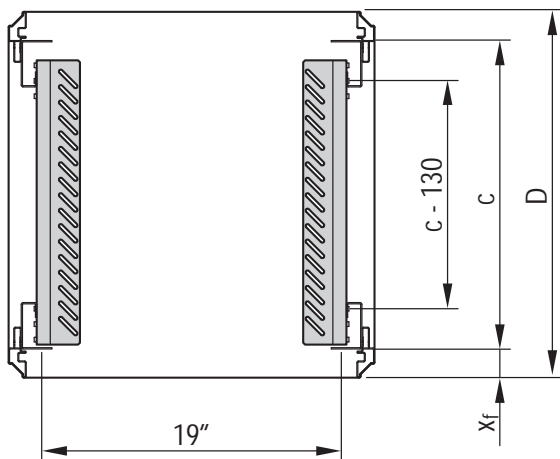

Static load-carrying capacity 100 kg

c = pitch of the 19" panel/slide mounts
 x_f = standard dimension
 D = cabinet depth