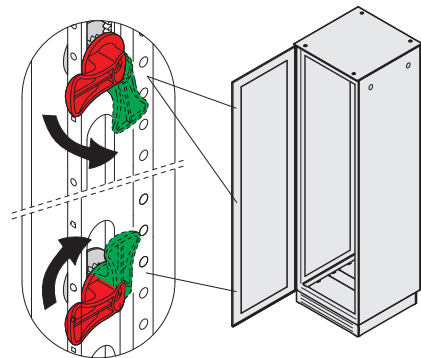

19" panel mounts integrated in decorative frame

01005014

All-round gasketing to IP 55

01009002

Side panels with quick-release fastener, optionally lockable

01005014

3-point locking with contradirectional bolts