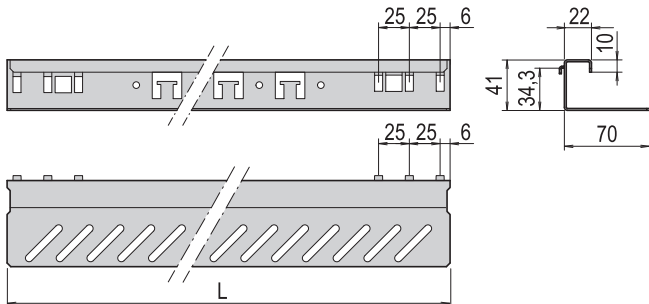

01004056

01005086

01004058

01004130

For further information www.schroff.biz/oneclick
oneClick search code = Part no.

Static load-carrying capacity 25 kg

Static load-carrying capacity 100 kg

c = pitch of the 19" panel/slide mounts
 x_f = standard dimension
 D = cabinet depth