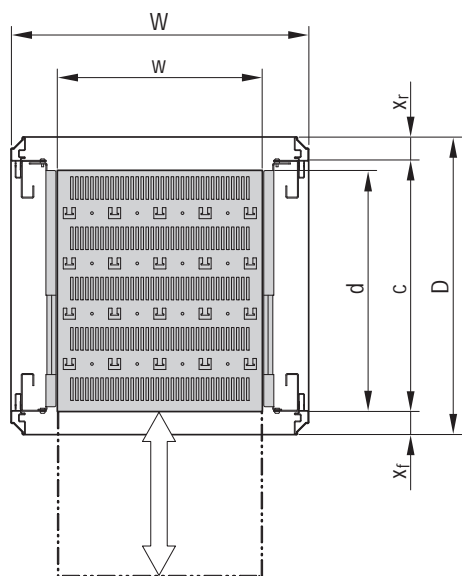

c = max. pitch for 19" panel/slidemounts

Shortened depth