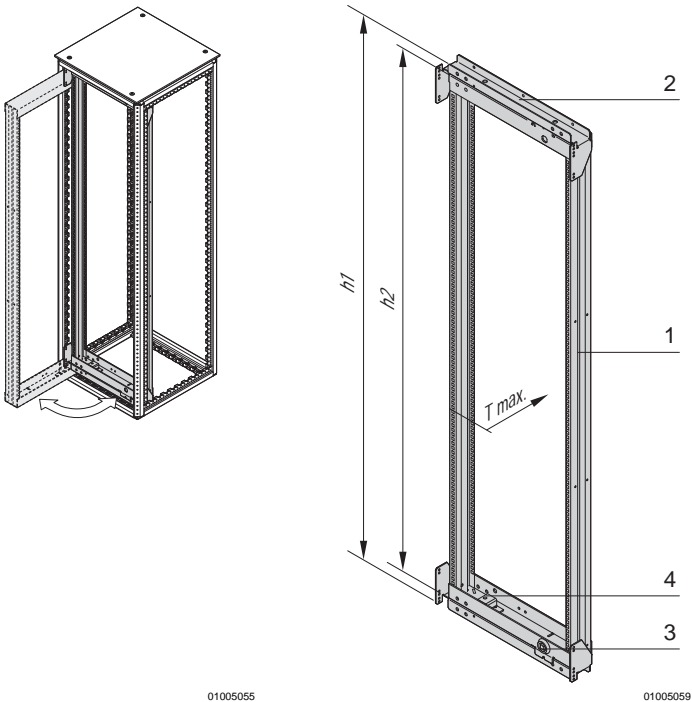

Cabinets - VARISTAR Electronics

19" swing frame

- Can accommodate 19" chassis and 19" subracks
- For full height or partial-height mounting
- Pivot point can be selected right or left
- Load-carrying capacity 150 kg

Delivery comprises (kit)

Item	Qty	Description
1	1	Swing frame, St, 2 mm, RAL 7021
2	2	Support bar, St, 3 mm, RAL 7021
3	2	Square lock, 8 mm, incl. 2 keys
4	2	120° hinge
5	1	Assembly kit

Order Information

For cabinet height mm	Height h1 U	Height h2 U	Part no.
900 for partial-height mounting	16	12	21130-412
1200 for partial-height mounting	24	21	21130-413
1400 for partial-height mounting	29	25	21130-414
1600 for partial-height mounting	33	30	21130-415
1800	38	34	21130-416
2000	42	39	21130-417

Swing frame stop max. swing angle 120°, St, zinc-plated, 1 piece
23130-158

Safety lock to replace the square lock, PU 1 lock incl. 2 keys
60113-267

Spare key for security lock, 1 piece
60220-003

Maximum mounting depth for swing frame

Cabinet	Width 600 mm
Slim-Line	220 mm
Heavy-Duty	200 mm