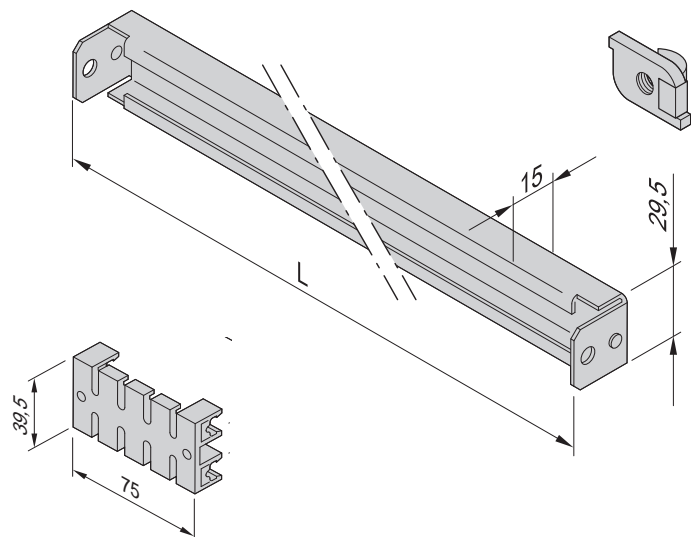

Note

- Cable ties and Velcro for cable retention rail see page 1.25

For further information www.schroff.biz/oneclick
oneClick search code = Part no.

C-profile

Slide nut

01006071

Cable retention rail

01006064