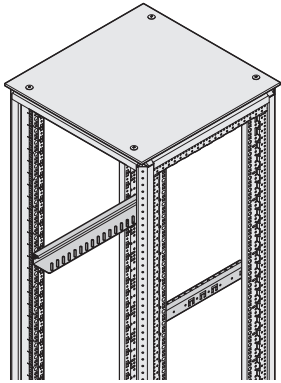

Cabinets - VARISTAR Electronics

Slide rails

- For assembly on 19" panel/slide mounts
- Assembly in 1 U increments (snap-in, bolt-on)
- Wide support surface (48 mm)
- 2 versions
  - Static load-carrying capacity 25 kg per pair
  - Static load-carrying capacity 100 kg per pair

Delivery comprises

Item	Qty	Description
1	see Order information	Slide rail, AlZn, 1.5 mm (static load-carrying capacity 25 kg), or 2.5 mm (static load-carrying capacity 100 kg), zinc-plated
2	1	Assembly kit incl. GND/earthing

Order Information

Static load carrying capacity 25 kg

For cabinet depth	x_f	c	Length	Qty/PU	Part no.
D	L				
mm	mm	mm	mm		
600	50	500	456	2	23130-096
600	50	500	456	10	23130-101
800	50	700	656	2	23130-097
800	50	700	656	10	23130-102

Order Information

Static load carrying capacity 100 kg

For cabinet depth	x_f	c	Length	Qty/PU	Part no.
D	L				
mm	mm	mm	mm		
600	50	500	458	2	23130-118
600	50	500	458	10	23130-123
800	50	700	658	2	23130-119
800	50	700	658	10	23130-124

01004056

01005086

01004058

01004130

For further information www.schroff.biz/oneclick
oneClick search code = Part no.