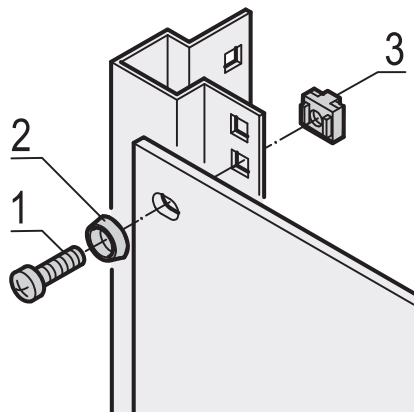

Cabinets - VARISTAR Electronics

19" panel/slide mount with universal pitch (EIA)

010041120 1004131

Standard assembly dimension $x_r = x_f = 50$ mm

01005088

- Assembly in 600 mm wide cabinets directly on the frame
- Depth-adjustable in 25 mm increments
- In accordance with IEC 60297-1 (DIN 41 494, part 1)

Delivery comprises

Item	Qty	Description
1	2	19" panel/slide mount, St, 2 mm, finish AlZn, RAL 7035 or RAL 7021
2	1	Assembly kit, incl. GND/earthing

Order Information

For cabinet height mm	Usable height U	Length mm	AlZn	RAL 7035	RAL 7021
			Part no.	Part no.	Part no.
Partial-height mounting	8	395	23130-037	23130-027	23130-017
Partial-height mounting	12	545	23130-038	23130-028	23130-018
Partial-height mounting	16	745	23130-039	23130-029	23130-019
Partial-height mounting	20	895	23130-040	23130-030	23130-020
Partial-height mounting	24	1095	23130-031	23130-021	23130-011
Partial-height mounting	29	1295	23130-032	23130-022	23130-012
Partial-height mounting	33	1495	23130-033	23130-023	23130-013
1800	38	1695	23130-034	23130-024	23130-014
2000	42	1895	23130-035	23130-025	23130-015

Dimensioning strip for 19" panel mounts, paper, white, serial numbered from 1 ... 47 U, PU 4 pieces 25127-997

Note

- For 19" partial-height mounting depth members are necessary
- Metric panel/slide mounts available on request

19" assembly kit, M6

- For front panels, distribution fields and other components

Delivery comprises

Item	Description
1	Panhead screw, M6 x 16, St, zinc-plated
2	Plastic washer, black
3	Cage nut, M6, St, zinc-plated

Order Information

Description	Qty/PU	Part no.
19" assembly kit (screw, washer, nut)	50	21101-809
19" assembly kit (screw, washer, nut)	100	21101-810

sc128