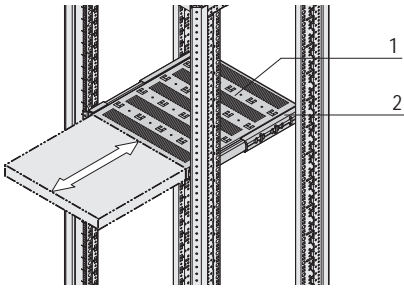

19" telescopic shelf, 30 kg

- Static load-carrying capacity at full extension 30 kg
- Mounting height 1 U, for mounting on four 19" panel/slide mounts
- Incl. telescopic slides
- Hammer head perforation to fix cable ties
- 2 versions
 - Full depth
 - Depth shortened by 100 mm for rear cable ducting