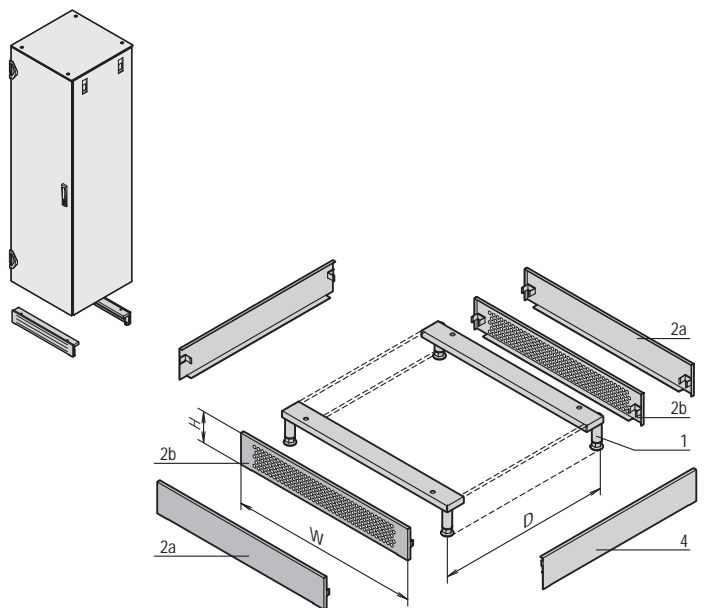

Note

- Is assembled from inside
- Please order cover plate, brush strip or filter mat separately

Cabinets - VARISTAR Electronics

Stationary base

D = cabinet depth

- Static load-carrying capacity 1000 kg
- Removable covers allow cable entry from all sides
- Cannot be used in conjunction with castors
- Plinth height 100 mm, with feet adjustable from 112 to 132 mm
- Versions
 - Front/rear trim perforated
 - Front/rear trim solid