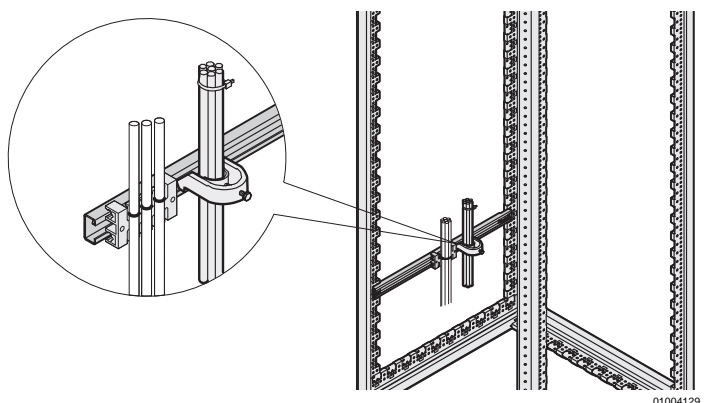

C-profile for the cabinet depth

Cable retention rail and cable shell mounted on C-profile

- For cable ducting in lateral area of cabinet
- For cable shells and cable retention rails

Delivery comprises

Item	Qty	Description
1	2	C-profile, St, 1.5 mm, AlZn
2	1	Assembly kit incl. GND/earthing

Order Information

For cabinet depth mm	Length L mm	Part no.
600	460	23130-086
800	660	23130-087

Accessories

Cable retention rail for C-rail Width 75 mm, length 39.5 mm, PU 5 piece	60118-472
Cable shell for cable bundle 18 ... 22 mm, PU 10 pieces	20118-775
Cable shell for cable bundle 22 ... 26 mm, PU 10 pieces	20118-776
Cable shell for cable bundle 26 ... 30 mm, PU 10 pieces	20118-777
Cable shell for cable bundle 30 ... 34 mm, PU 10 pieces	20114-728
Cable shell for cable bundle 34 ... 38 mm, PU 10 pieces	20114-729
Cable shell for cable bundle 38 ... 42 mm, PU 10 pieces	20114-730
Cable shell for cable bundle 42 ... 46 mm, PU 10 pieces	20114-731
Cable shell for cable bundle 46 ... 50 mm, PU 10 pieces	20118-778
Slide nut for C-profile, PU 10 piece	21120-140