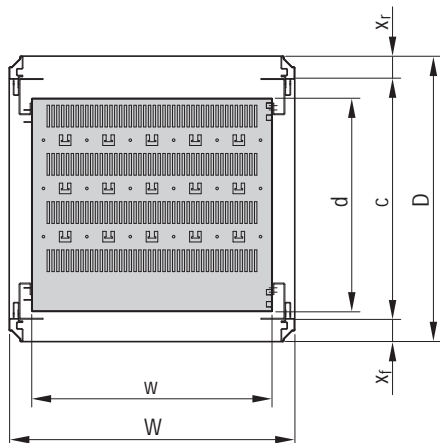

Cabinets - VARISTAR Electronics

19" fixed shelf, 75 kg

c = max. pitch of the 19" slide mounts
 x_f, x_r = standard assembly dimension

- Static load-carrying capacity 75 kg (150 kg with strengthening rail)
- Mounting height 1 U, for mounting on four panel/slide mounts
- With hammer head perforation to fix cable ties

Delivery comprises

Item	Qty	Description
1	1	Perforated shelf, St, 1.5 mm (colour see Order Information)
2	1	Assembly kit incl. GND/earthing

Order Information

For cabinet depth	Usable surface w x d	x_f	c	RAL 7035	RAL 7021
				Part no.	Part no.
600	495 x 442	50	500	22130-303	21130-303
800	495 x 642	50	700	22130-305	21130-305
Strengthening rail for stationary 19" shelf PU 1 piece					23130-310

Note

- Cable ducting with cable ties, see page 1.25
- Other sizes, see ServicePLUS, page 1.49

For further information www.schroff.biz/oneclick
oneClick search code = Part no.