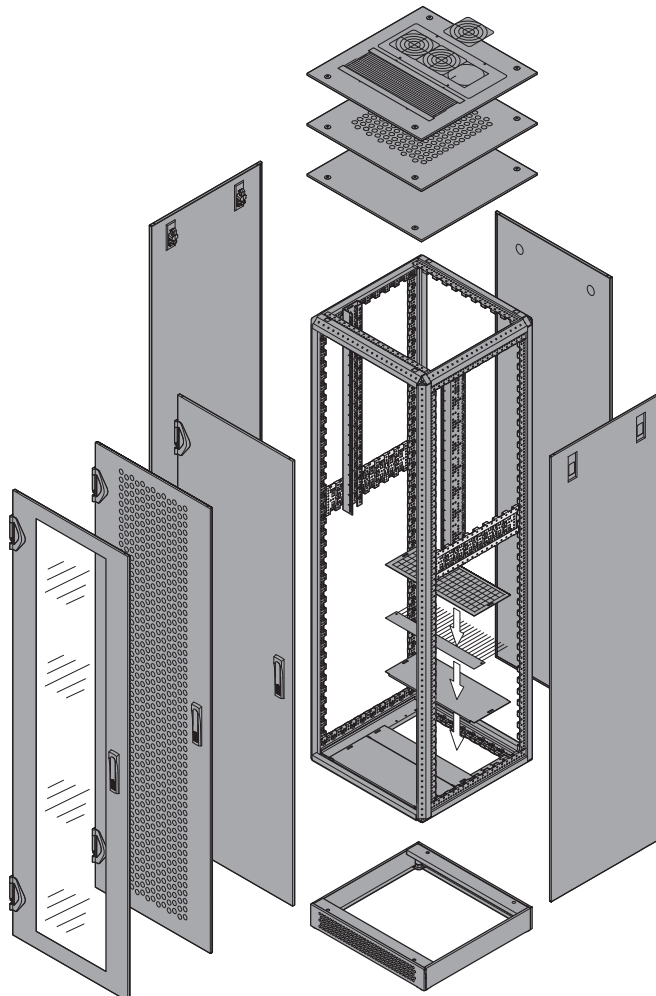

- Delivery to point of use, installation service, exchange service, replacement parts

Cabinets - VARISTAR Electronics ServicePLUS

VARISTAR IP 55 ServicePLUS: configuration and assembly

- **Dimensions:**
 - Height: 29 ... 47 U (1400 ... 2200 mm)
 - Width: 600 and 800 mm
 - Depth: 300, 600 and 800 mm
- **2 colour combinations:**
 - Frame and covers in black grey (RAL 7021)
 - Frame, top cover and base in black grey (RAL 7021); Side panel, door and rear panel in light grey (RAL 7035)
- **Build your cabinet out of individual components** (please suffix each part number with /05)
- **Once you have selected the desired cabinet dimensions, the row number** (first column of the configuration tables) will guide you through all subsequent configuration pages that apply to these dimensions (see example below)
- **The cabinet is assembled by us and ready for despatch within 10 working days**