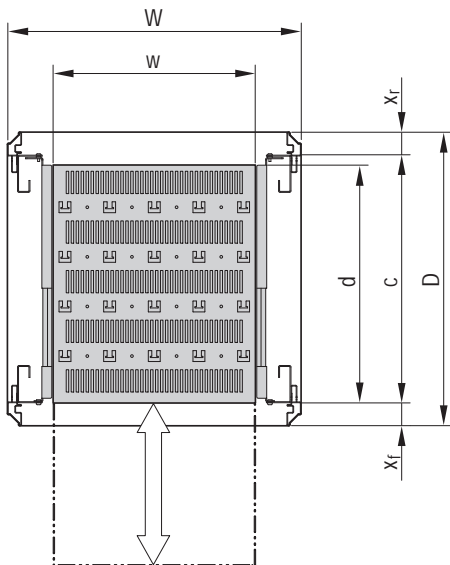

Note

- Cable ducting with cable ties, see page 1.25

For further information www.schroff.biz/oneclick
oneClick search code = Part no.

01004070

Full depth

Shortened depth

c = max. pitch of the 19" panel/slide mounts
 x_f , x_r = standard assembly dimension