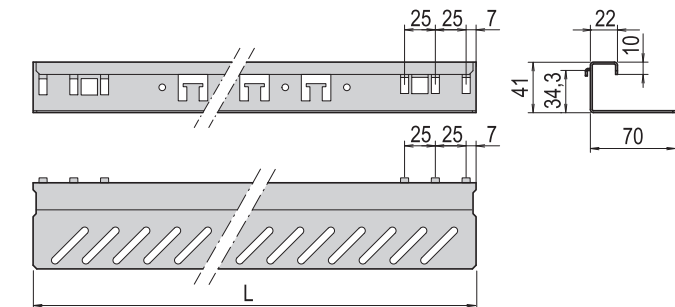

01004056

01005086

01004058

01004130

For further information www.schroff.biz/oneclick
oneClick search code = Part no.

Static load-carrying capacity 25 kg

Static load-carrying capacity 100 kg

c = pitch of the 19" panel/slide mounts
 x_f = standard dimension
 D = cabinet depth