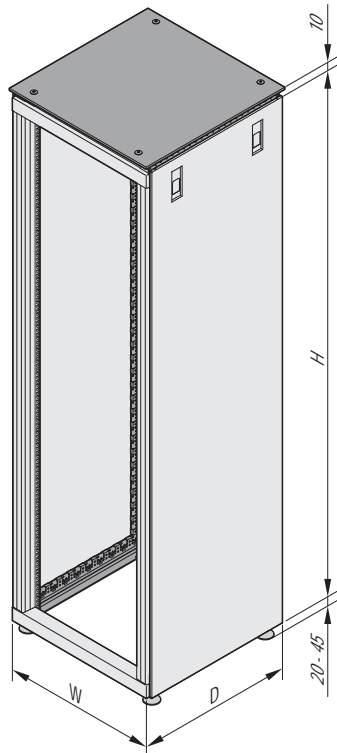

01004151

For further information www.schroff.biz/oneclick
oneClick search code = Part no.

ServicePLUS see page 1.26