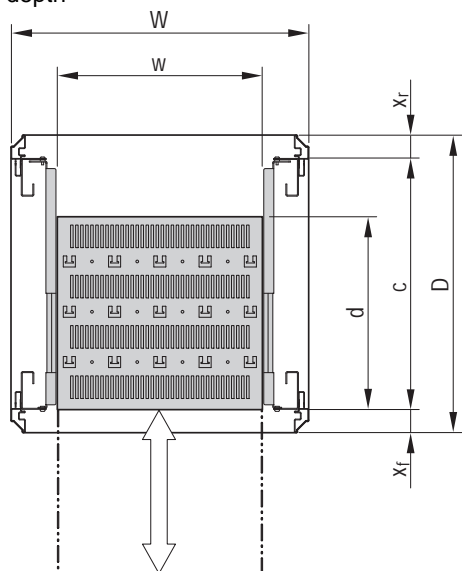

Cabinets - VARISTAR Electronics

19" telescopic shelf, 70 kg

Full depth

c = max. pitch for 19" panel/slidemounts

Shortened depth

c = max. pitch of the 19" slide mounts
 x_f, x_r = standard assembly dimension