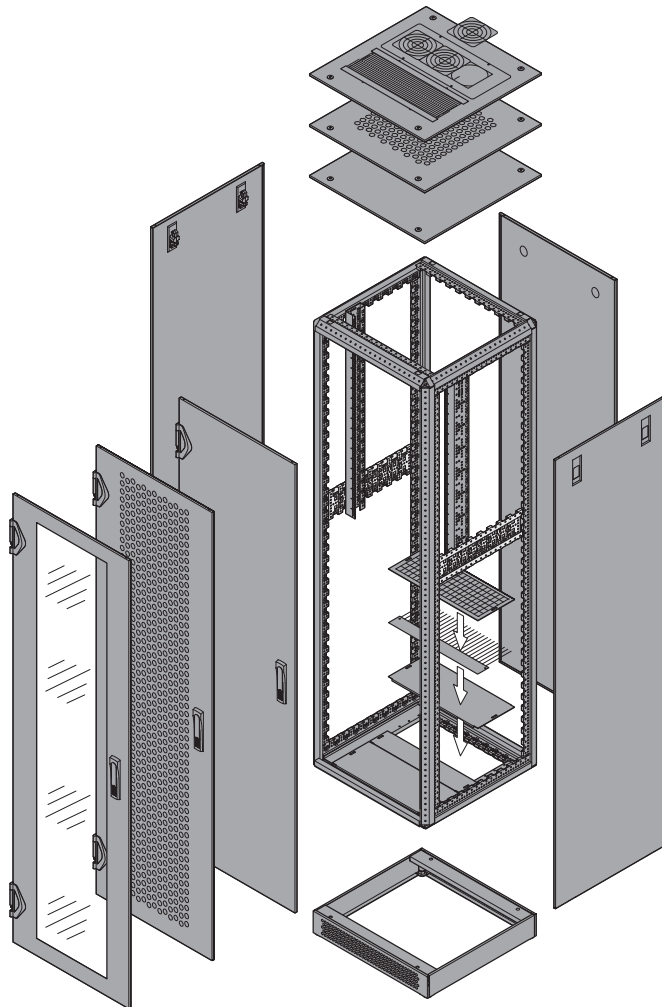

- Delivery to point of use, installation service, exchange service, replacement parts

Cabinets - VARISTAR Electronics ServicePLUS

VARISTAR IP 20 ServicePLUS: configuration and assembly

- **Dimensions:**
 - Height: 29 ... 47 U (1400 ... 2200 mm)
 - Width: 600 and 800 mm
 - Depth: 300, 600 and 800 mm
- **2 colour combinations:**
 - Frame and covers in black grey (RAL 7021)
 - Frame, top cover and base in black grey (RAL 7021); Side panel, door and rear panel in light grey (RAL 7035)
- **Build your cabinet out of individual components** (please suffix each part number with /05)
- **Once you have selected the desired cabinet dimensions, the row number** (first column of the configuration tables) will guide you through all subsequent configuration pages that apply to these dimensions (see example below)
- **The cabinet is assembled by us and ready for despatch within 10 working days**