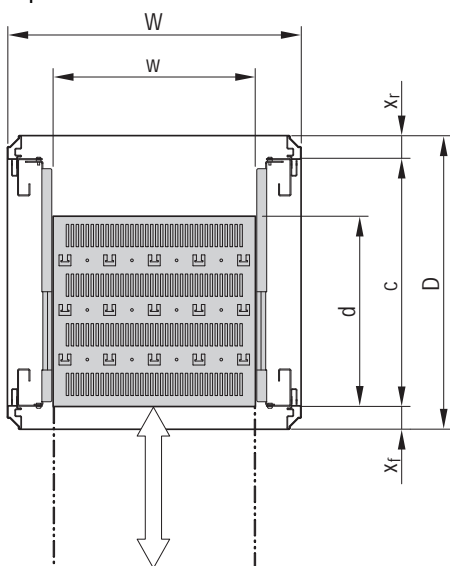

Note

- Cable ducting with cable ties, see page 1.25

For further information www.schroff.biz/oneclick
oneClick search code = Part no.

01004070

Full depth

Shortened depth

c = max. pitch of the 19" panel/slide mounts
 x_f , x_r = standard assembly dimension