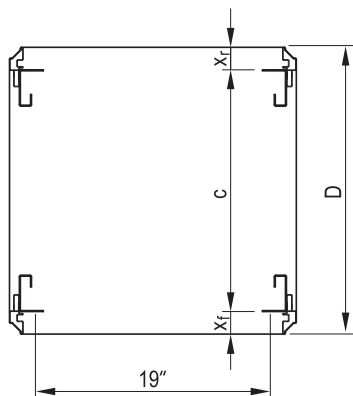

Standard assembly dimension $x_r = x_f = 50$ mm

01005088

- Assembly in 600 mm wide cabinets directly on the frame
- Depth-adjustable in 25 mm increments
- In accordance with IEC 60297-1 (DIN 41 494, part 1)

Delivery comprises

Item	Qty	Description
1	2	19" panel/slide mount, St, 2 mm, finish AlZn, RAL 7035 or RAL 7021
2	1	Assembly kit, incl. GND/earthing

Order Information

For cabinet height mm	Usable height U	Length mm	AlZn	RAL 7035	RAL 7021
			Part no.	Part no.	Part no.
Partial-height mounting	8	395	23130-037	23130-027	23130-017
Partial-height mounting	12	545	23130-038	23130-028	23130-018
Partial-height mounting	16	745	23130-039	23130-029	23130-019
Partial-height mounting	20	895	23130-040	23130-030	23130-020
Partial-height mounting	24	1095	23130-031	23130-021	23130-011
Partial-height mounting	29	1295	23130-032	23130-022	23130-012
Partial-height mounting	33	1495	23130-033	23130-023	23130-013
1800	38	1695	23130-034	23130-024	23130-014
2000	42	1895	23130-035	23130-025	23130-015

Dimensioning strip for 19" panel mounts, paper, white, serial numbered from 1 ... 47 U, PU 4 pieces 25127-997

Note

- For 19" partial-height mounting depth members are necessary
- Metric panel/slide mounts available on request

19" assembly kit, M6

- For front panels, distribution fields and other components

Delivery comprises

Item	Description
1	Panhead screw, M6 x 16, St, zinc-plated
2	Plastic washer, black
3	Cage nut, M6, St, zinc-plated

Order Information

Description	Qty/PU	Part no.
19" assembly kit (screw, washer, nut)	50	21101-809
19" assembly kit (screw, washer, nut)	100	21101-810