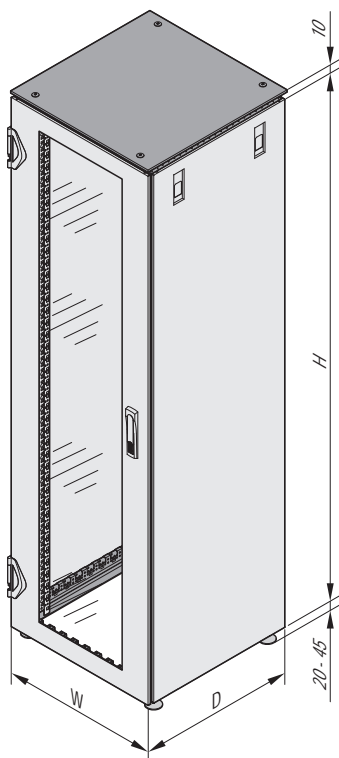

01004152

ServicePLUS see page 1.26