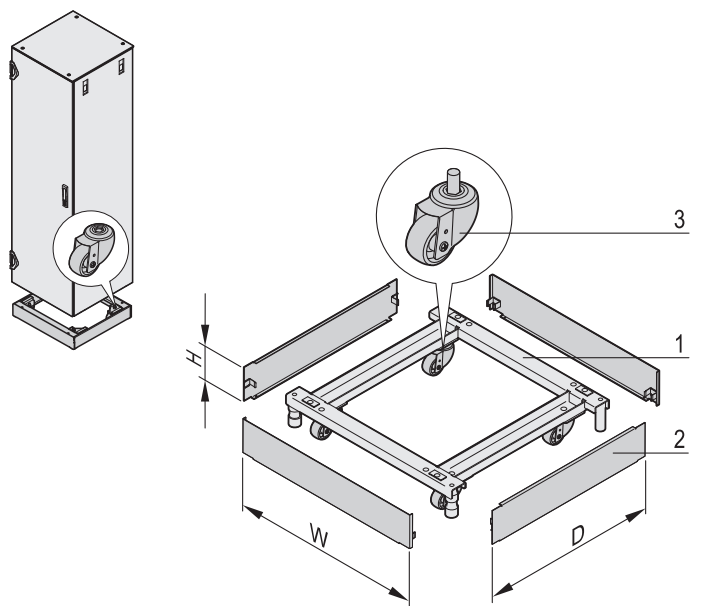

Note

- Please order side trims (item 4) separately

For further information www.schroff.biz/oneclick
oneClick search code = Part no.

Base/plinth, mobile

- Load-carrying capacity on castors 400 kg, on adjustable feet 1000 kg
- Plinth height H = 100 mm, with feet adjustable from 126 to 134 mm