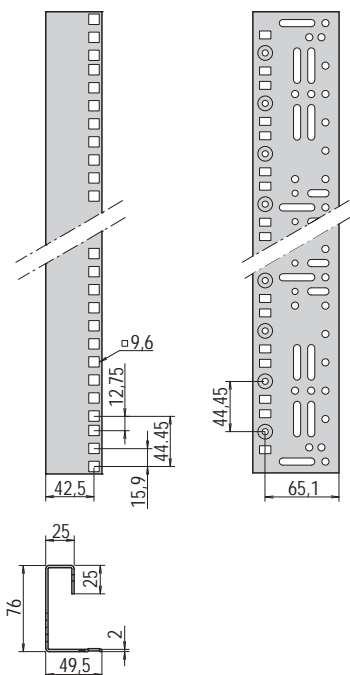

Cabinets - VARISTAR Electronics

19" panel/slide mount with universal pitch (EIA)

010041120 1004131