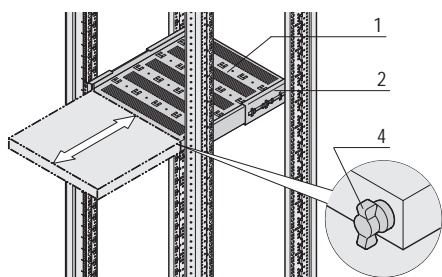

Cabinets - VARISTAR Electronics

19" telescopic shelf, 70 kg

Full depth