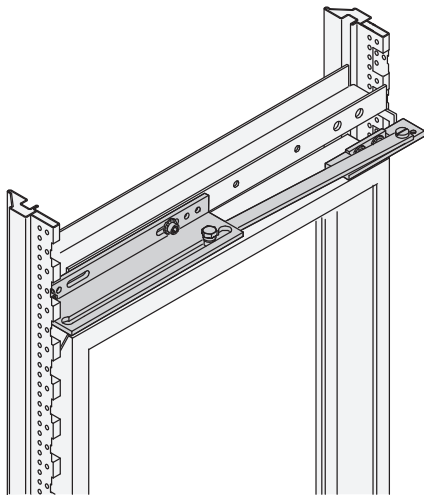

Swing frame stop

01005061

Security lock

41001517

Note

- 19" swing frames can be assembled:
  - Directly on the cabinet frame
  - In 50 mm increments by aid of depth members (depth-adjustable)
- For partial-height mounting, depth members are necessary, see page 1.24

For further information www.schroff.biz/oneclick
oneClick search code = Part no.