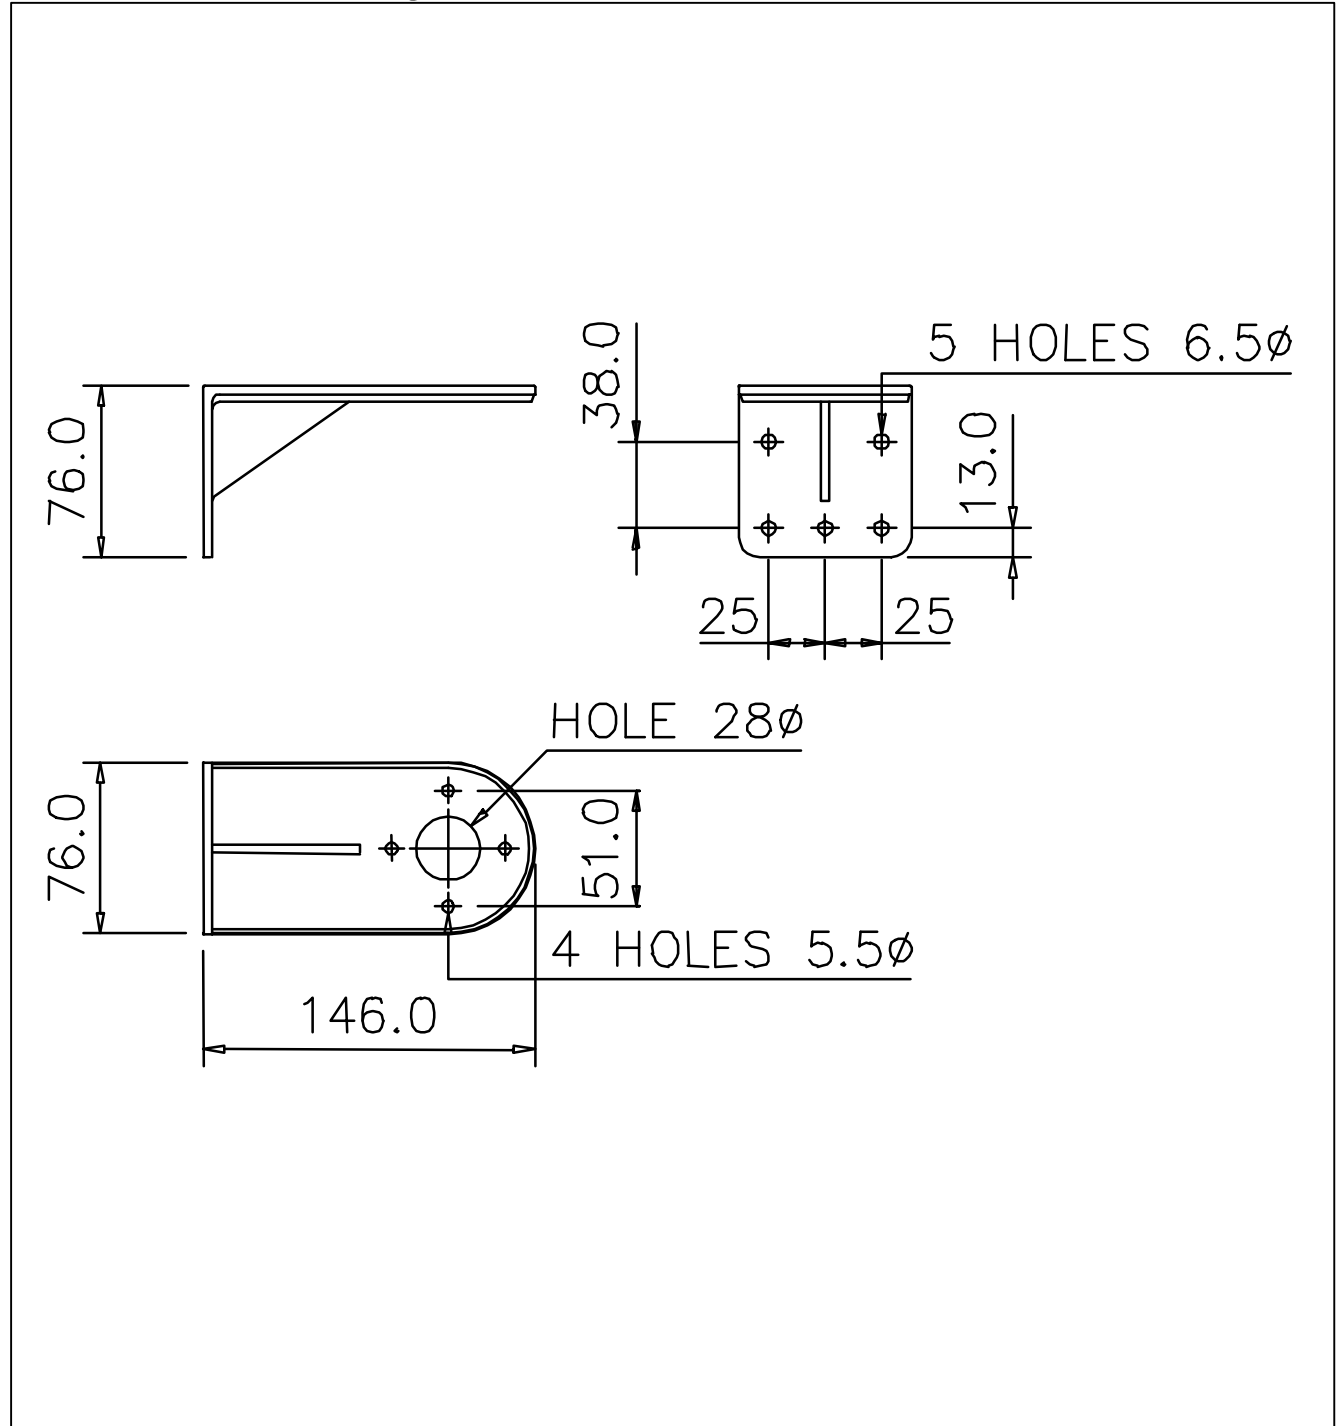

MB2 Wall Mounting Bracket

D.G. Controls Limited

Cadley Hill Road, Swadlincote, Derbyshire DE11 9TB, ENGLAND

Tel: +44 (0) 1283 550850 Fax: +44 (0) 1283 550776 e-mail: mail@deegee.com

www.deegee.com